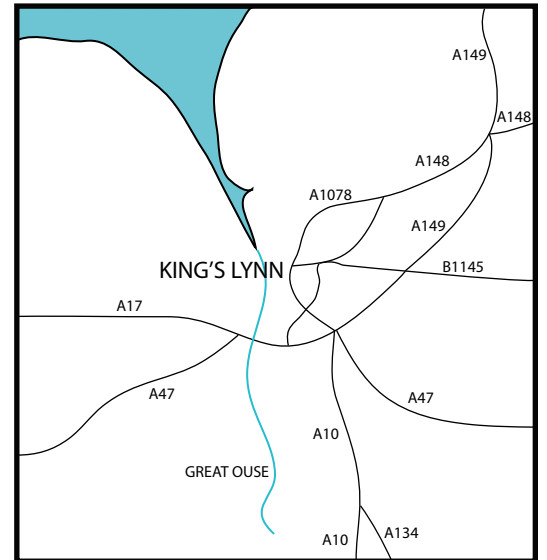

How to find us

Travel Tips:

From North & West

From the A17 and A47, follow signs for King's Lynn. As you approach King's Lynn, at the Hardwick Roundabout/Flyover, keep left, avoiding the flyover. From the roundabout itself, take the exit marked "King's Lynn, Hardwick Ind Est".
.....(cont'd bottom left).....

From South

From the A10, follow signs for King's Lynn. As you approach King's Lynn, follow the middle lane and take the 3rd exit from the Hardwick Roundabout after the flyover. Take the exit marked "King's Lynn, Hardwick Ind Est". (Do not take exit marked Hardwick Narrows).
.....(cont'd bottom left).....

From East

From the A47, follow signs for King's Lynn. As you approach King's Lynn, at the Hardwick Roundabout/Flyover, keep right, avoiding the flyover. Take the second exit at the small roundabout, leading down to the large Hardwick roundabout. From the roundabout itself, travel underneath the flyover and take the 4th exit marked "King's Lynn, Hardwick Industrial Estate". (Do not take exit marked Hardwick Narrows).
.....(cont'd bottom left).....

Pass Frankie & Benny's and Pizza Hut on your left, keeping in the far right hand lane. Turn right at the first set of traffic lights onto Scania Way and follow this road to the T-Junction: turn right onto Oldmedow Road. Travel approx. 500 metres and Foster Refrigerator is on the right. Please report to Reception (in the first building) on your arrival.