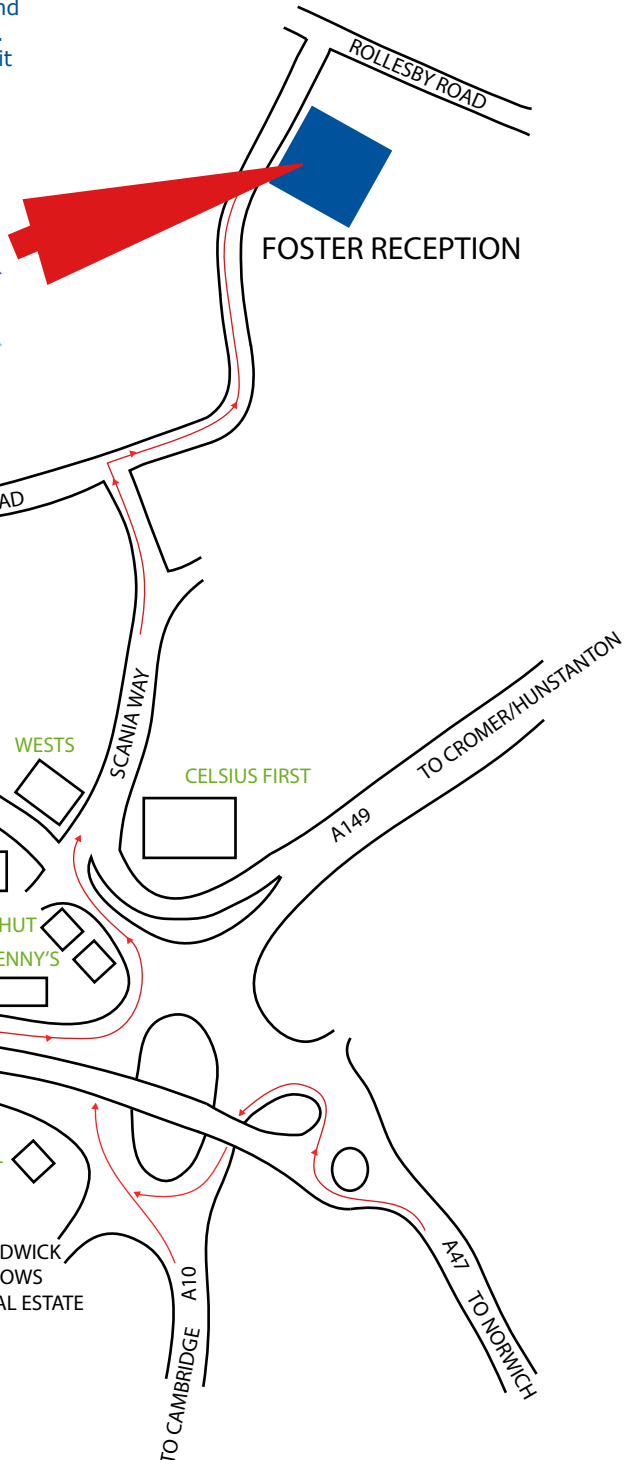

How to find us

Travel Tips:

From North & West

From the A17 and A47, follow signs for King's Lynn. As you approach King's Lynn, at the Hardwick Roundabout/Flyover, keep left, avoiding the flyover. From the roundabout itself, take the exit marked "King's Lynn, Hardwick Ind Est".
.....(cont'd bottom left).....

From South

From the A10, follow signs for King's Lynn. As you approach King's Lynn, follow the middle lane and take the 3rd exit from the Hardwick Roundabout after the flyover. Take the exit marked "King's Lynn, Hardwick Ind Est". (Do not take exit marked Hardwick Narrows).
.....(cont'd bottom left).....

From East

From the A47, follow signs for King's Lynn. As you approach King's Lynn, at the Hardwick Roundabout/Flyover, keep right, avoiding the flyover. Take the second exit at the small roundabout, leading down to the large Hardwick roundabout. From the roundabout itself, travel underneath the flyover and take the 4th exit marked "King's Lynn, Hardwick Industrial Estate". (Do not take exit marked Hardwick Narrows).
.....(cont'd bottom left).....

Pass Frankie & Benny's and Pizza Hut on your left, keeping in the far right hand lane. Turn right at the first set of traffic lights onto Scania Way and follow this road to the T-Junction: turn right onto Oldmedow Road. Travel approx. 500 metres and Foster Refrigerator is on the right. Please report to Reception (in the first building) on your arrival.